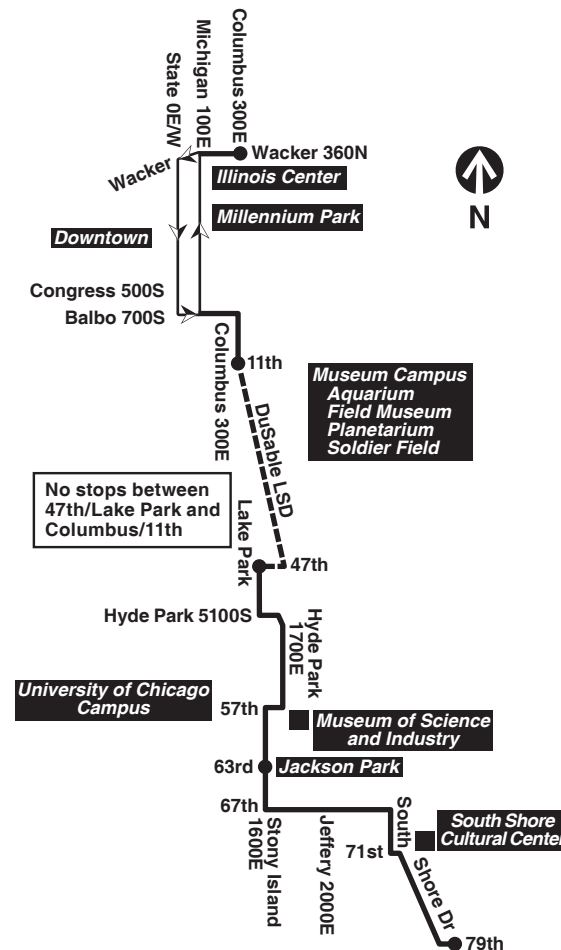

Federal law requires priority seating be designated for seniors and people with disabilities. **Please stand up** and yield these seats when needed for qualifying riders or when asked.

Schedules and other info in this timetable are subject to change. CTA does not assume responsibility for errors in timetables nor for inconvenience or damage resulting from delays.

Pay close attention to destination signs and announcements when boarding; added service may sometimes be provided over portions of this or any bus route and some trips can end before the furthest terminal on a line depending on service needs or time of day.

Bicycle racks are installed on the front of all CTA buses and are allowed on CTA trains during certain hours. See our Bike & Ride brochure or webpage for help on how to use racks and more.

Know before you go: Get alerts from us by text or e-mail about planned service changes every week or instant alerts for unplanned reroutes and disruptions. Sign up for CTA Updates today at transitchicago.com/updates.

For more travel information, use the Ventra app or call the RTA Travel Information Center at 312-836-7000. *Para obtener mayor información, en Español, llame al Centro de Información a 312-836-7000.*

Chicago Transit Authority

6 Jackson Park Express

Effective Aug. 20, 2023

All CTA buses are accessible

transitchicago.com/bus/6

Monday thru Friday

#6 Jackson Park Express

Northbound

LV 79th/ South Shore	67th/ Stony Island	57th/ Stony Island	Lake Park/ 47th	Columbus/ 11th	AR Wacker/ Columbus
4:00a	4:13a	4:18a	4:26a	4:34a	4:47a
4:22	4:35	4:40	4:48	4:56	5:09
4:42	4:55	5:00	5:09	5:16	5:29
5:03	5:16	5:21	5:29	5:37	5:50
5:22	5:35	5:40	5:48	5:56	6:09
5:39	5:52	5:58	6:07	6:15	6:28
5:53	6:08	6:14	6:23	6:32	6:46
6:07	6:22	6:28	6:37	6:46	7:00
6:20	6:35	6:41	6:50	6:59	7:13
6:31	6:46	6:52	7:02	7:11	7:25
6:41	6:57	7:03	7:14	7:24	7:38
6:50	7:07	7:14	7:26	7:36	7:52
6:59	7:17	7:24	7:37	7:48	8:05
7:10	7:28	7:35	7:48	7:59	8:16
7:24	7:42	7:49	8:02	8:13	8:30
7:39	7:57	8:04	8:17	8:28	8:45
7:54	8:12	8:19	8:32	8:43	9:00
8:09	8:26	8:34	8:46	8:56	9:12
8:24	8:41	8:48	8:59	9:08	9:23
8:39	8:55	9:02	9:13	9:22	9:37
8:54	9:10	9:17	9:28	9:37	9:52
9:09	9:25	9:32	9:43	9:52	10:07
9:24	9:40	9:47	9:58	10:06	10:21
9:39	9:55	10:02	10:13	10:21	10:36
9:54	10:10	10:17	10:28	10:36	10:51
10:09	10:25	10:32	10:43	10:51	11:06
10:24	10:40	10:47	10:58	11:06	11:21
10:39	10:56	11:02	11:13	11:21	11:36
10:55	11:11	11:18	11:29	11:37	11:52
11:10	11:27	11:34	11:45	11:53	12:08p
11:26	11:44	11:51	12:03p	12:11p	12:27

then every 15 minutes until

12:41p	12:59p	1:07p	1:18	1:27	1:43
12:56	1:14	1:22	1:33	1:42	1:58
1:11	1:29	1:37	1:48	1:57	2:13
1:26	1:44	1:52	2:03	2:12	2:28
1:41	1:59	2:07	2:18	2:27	2:43
1:56	2:14	2:22	2:33	2:42	2:58
2:11	2:29	2:36	2:48	2:56	3:13
2:26	2:43	2:50	3:02	3:11	3:28
2:40	2:57	3:04	3:16	3:25	3:42
2:53	3:10	3:17	3:29	3:38	3:55
3:07	3:23	3:30	3:42	3:51	4:08
3:20	3:37	3:44	3:56	4:05	4:22
3:34	3:50	3:57	4:09	4:18	4:35
3:48	4:05	4:11	4:23	4:33	4:51
4:03	4:20	4:26	4:38	4:49	5:08
4:18	4:35	4:42	4:54	5:04	5:23
4:34	4:51	4:57	5:09	5:20	5:39
4:49	5:06	5:13	5:25	5:35	5:54
5:05	5:22	5:29	5:41	5:51	6:09
5:22	5:39	5:45	5:57	6:06	6:22
5:41	5:57	6:03	6:14	6:23	6:38
6:00	6:16	6:23	6:34	6:42	6:58
6:20	6:36	6:42	6:53	7:02	7:17
6:39	6:55	7:01	7:12	7:20	7:34
6:59	7:14	7:20	7:29	7:37	7:50
7:18	7:33	7:39	7:49	7:56	8:09
7:38	7:53	7:59	8:08	8:16	8:29
7:58	8:13	8:19	8:28	8:36	8:49
8:18	8:33	8:39	8:48	8:56	9:09
8:38	8:53	8:59	9:09	9:16	9:29
8:59	9:13	9:19	9:28	9:35	9:48
9:19	9:34	9:39	9:48	9:56	10:09
9:40	9:54	10:00	10:09	10:16	10:29
10:00	10:15	10:20	10:29	10:37	10:50
10:21	10:34	10:39	10:47	10:55	11:07
10:41	10:53	10:58	11:06	11:14	11:25
11:02	11:14	11:19	11:27	11:34	11:46
11:25	11:37	11:42	11:50	11:57	12:09a
11:50	12:02a	12:07a	12:15a	12:22a	12:34

Southbound